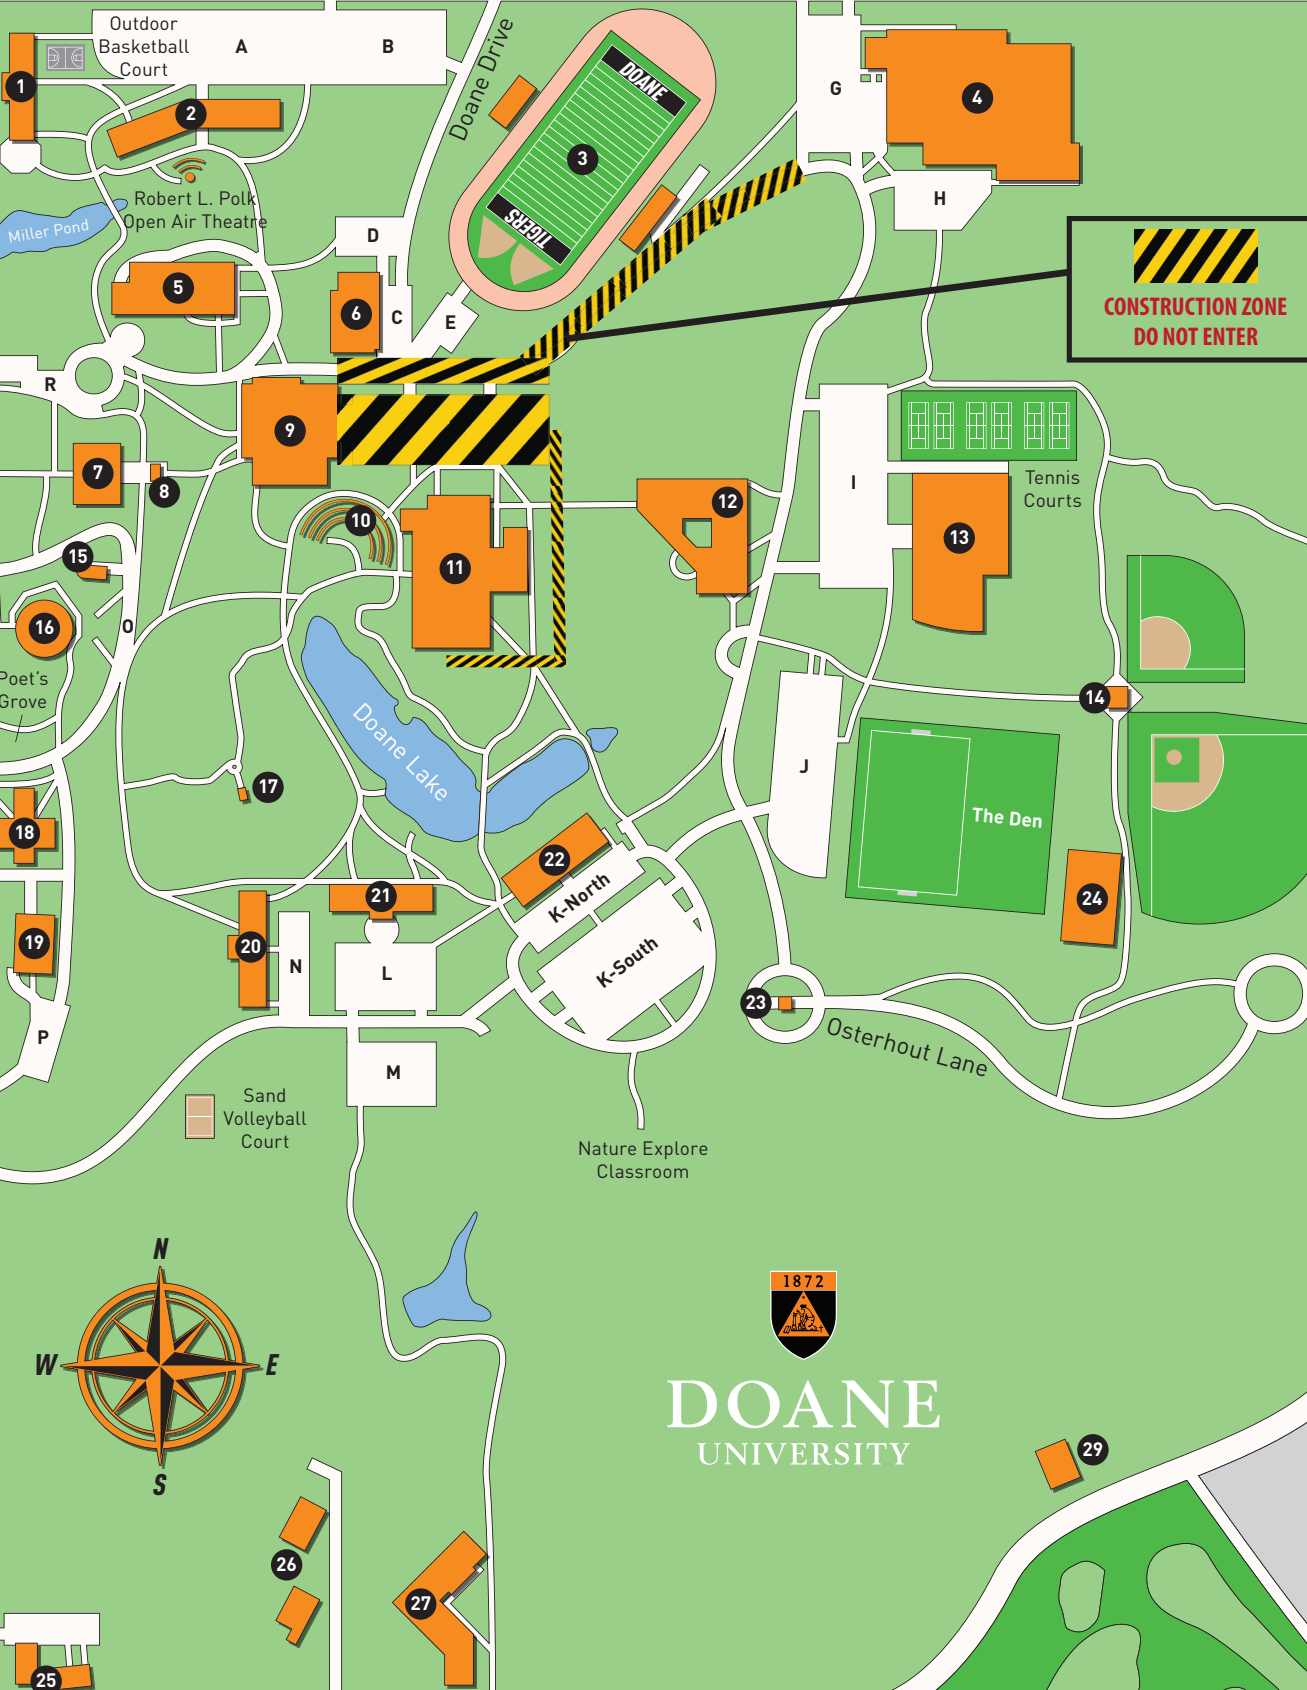

Boswell Ave

E 13th St

E 13th St

E 12th St

E 11th St

E 10th St

E 9th St

E 8th St

E 7th St

E 6th St

E 5th St

E 4th St

Boswell Ave

Cedar Rd

Iris Ave

**CONSTRUCTION ZONE
DO NOT ENTER**

**DOANE
UNIVERSITY**

1. Smith Hall
2. C. Donald Brodie Hall
** Robert L. Polk Open Air Theatre*
3. Memorial Stadium
** Al Papik Field and Lauritsen Track*
4. Fuhrer Field House
** Fred Beile Arena*
5. Chab Weyers Education and Hixson Lied Art Building
** Farley Korff Welcome Center*
** Admission Office*
6. Butler Gymnasium
7. Padour Walker Administration Building
8. Merrill Tower
9. Perry Memorial Campus Center
** Lakeside Coffee House*
** Tiger Inn*
** Bookstore*
** Dining Hall*
10. Cassel Open Air Theatre
11. Communications Building
** Perkins Library*
** Heckman Auditorium*
** Safety Office*
** Rall Art Gallery*
12. Lied Science and Mathematics Building
13. George and Sally Haddix Athletic and Recreation Center
14. Softball and Baseball Complex
15. Boswell Observatory
16. Whitcomb Lee Conservatory
** Bastian Plaza*
17. Dean Memorial Pergola and Khouri Garden and Outdoor Classroom
18. Gaylord Hall
19. Martin Maintenance Building
20. Frees Hall
21. Sheldon Hall
22. Hansen Leadership Hall
23. Navy Memorial Plaza
24. Indoor Baseball Hitting Facility
25. Faculty & Fairchild
26. Doane Duplexes
27. Doane Village
28. College Heights Golf Course
29. Presidential Residence and Event Venue

A-R Parking Lots

Construction Zone - Do Not Enter