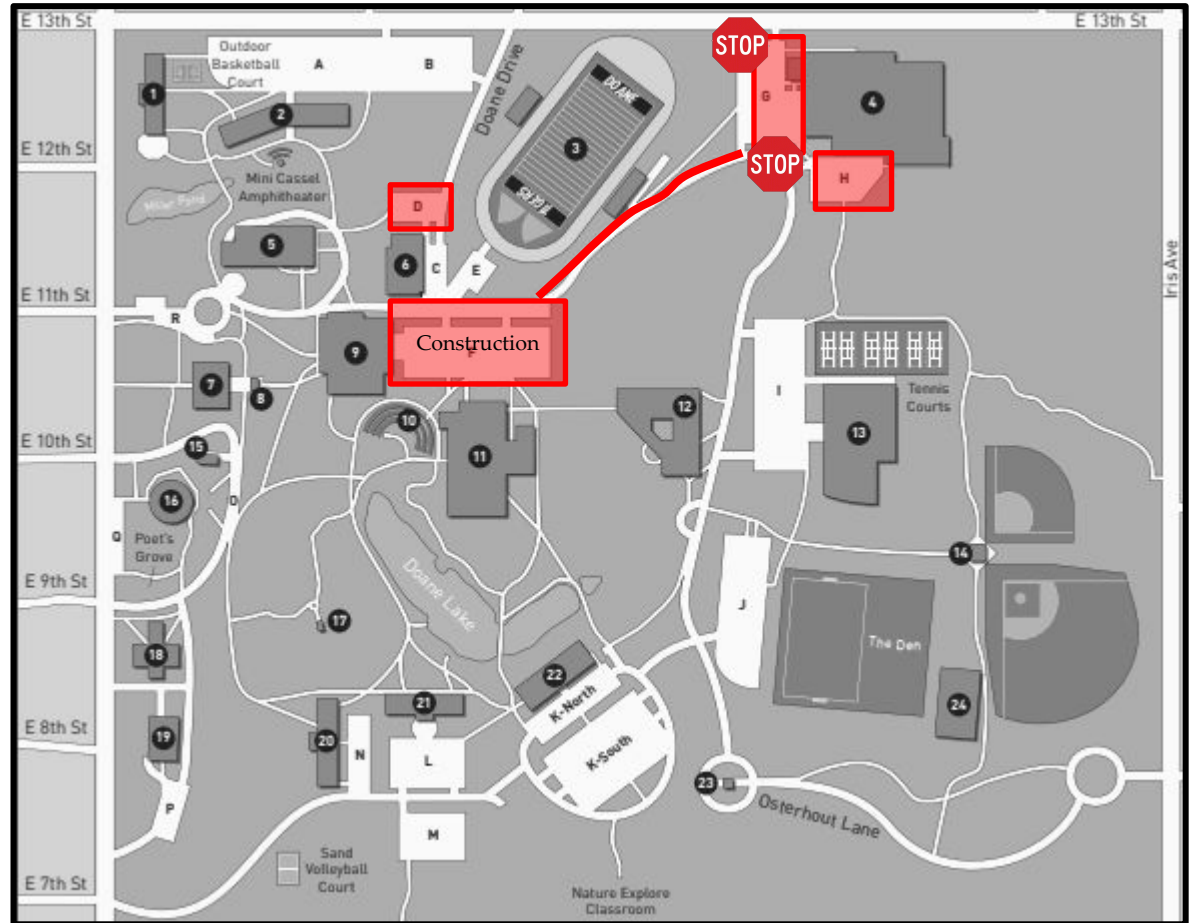

Homecoming 2025: Lot & Road Closures

Purpose:

- Doane will be closing several parking lots in support of homecoming 2025
-  Lots Closing on **October 3rd @ 10 pm**

-  Roads Closing on **October 4th @ 8 am**

Time plan ends:

- Following game conclusion and guests safely leave the area

Notes:

- *Vehicles not moved may be towed at the owner's expense*

Safety Tips:

- Please follow all signage
- For the safety of guests, do not move barricades
- Alumni Staff will be on hand, monitoring traffic near the closed roads