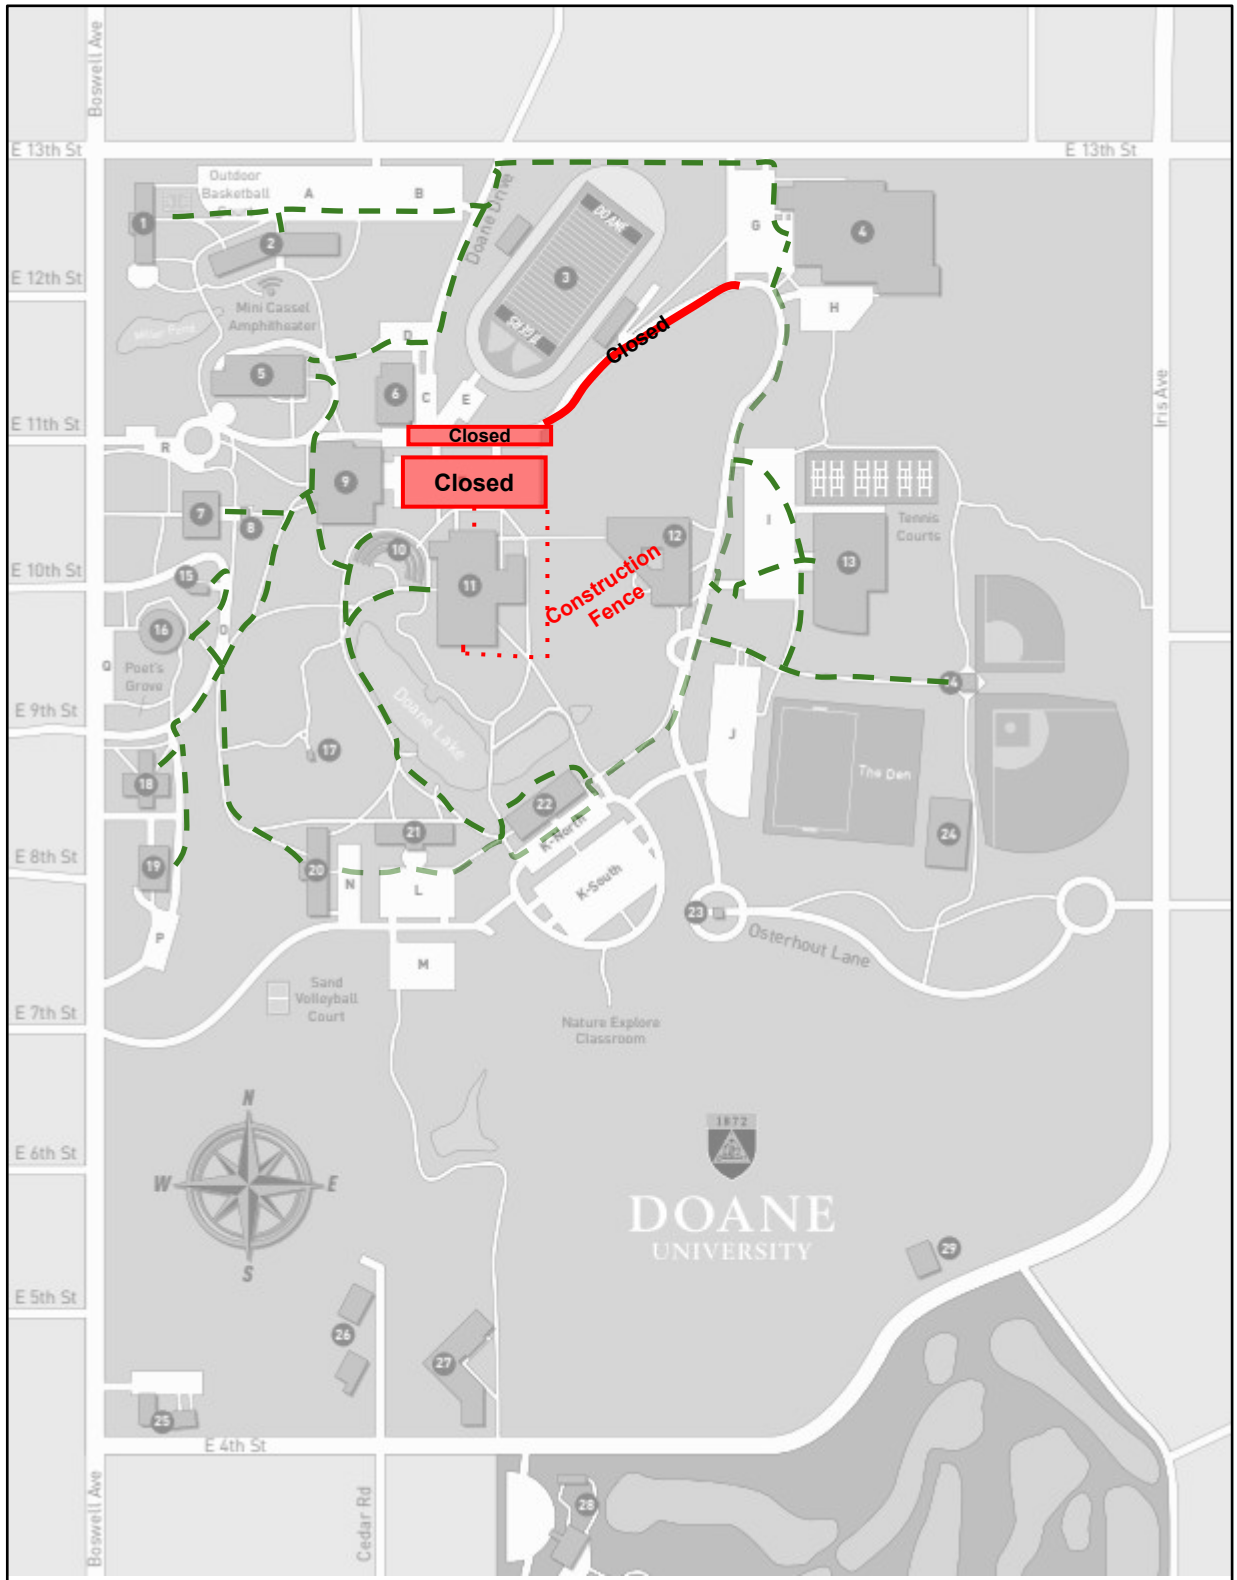

**FYI:** The city of Crete does have parking spaces surrounding the campus

As of July 9, 2025

# Performing Arts Center (PAC) Project: Construction Area & Closures

As of July 9, 2025

# Performing Arts Center (PAC) Project: Walking Pathways

As of July 9, 2025