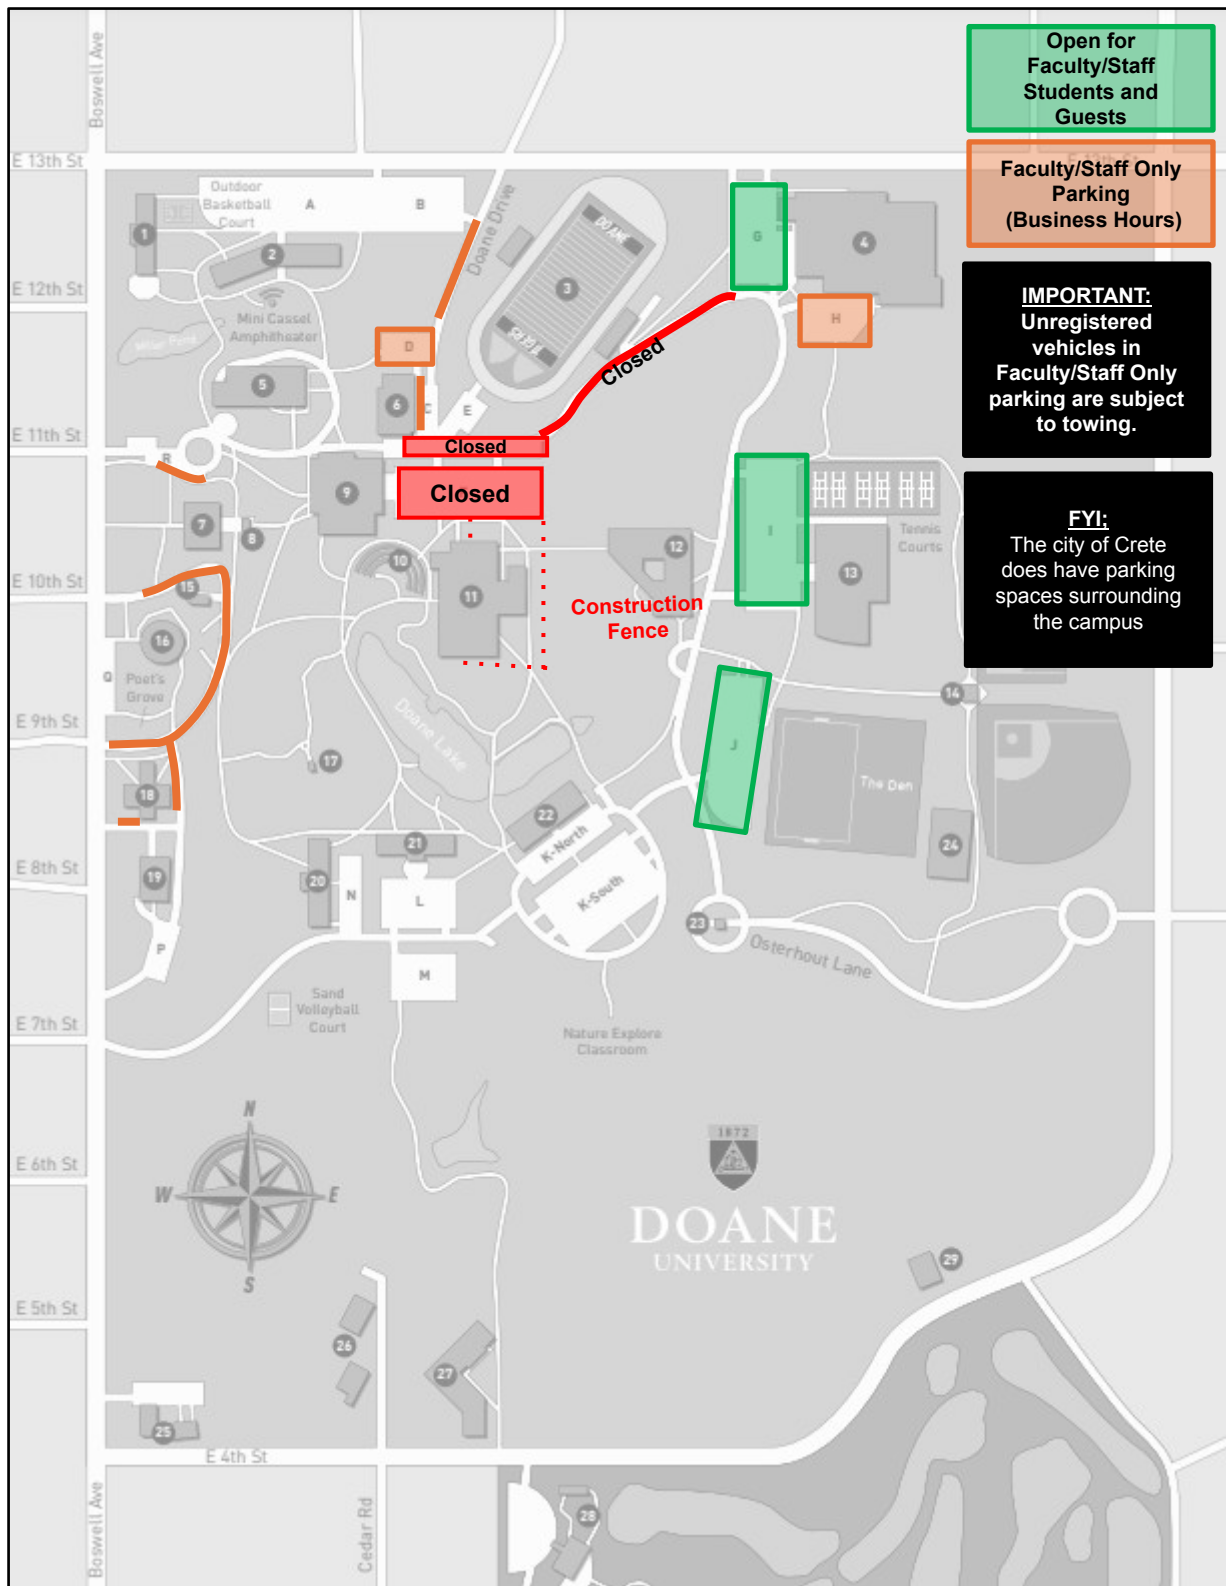

# Performing Arts Center (PAC) Project:

Faculty/Staff: M-F 7 am – 4 pm

Business Hours

Open for Faculty/Staff Students and Guests

Faculty/Staff Only Parking (Business Hours)

**IMPORTANT:** Unregistered vehicles in Faculty/Staff Only parking are subject to towing.

**FYI:** The city of Crete does have parking spaces surrounding the campus

As of July 9, 2025

# Performing Arts Center (PAC) Project: Construction Area & Closures

As of July 9, 2025

# Performing Arts Center (PAC) Project: Walking Pathways

As of July 9, 2025