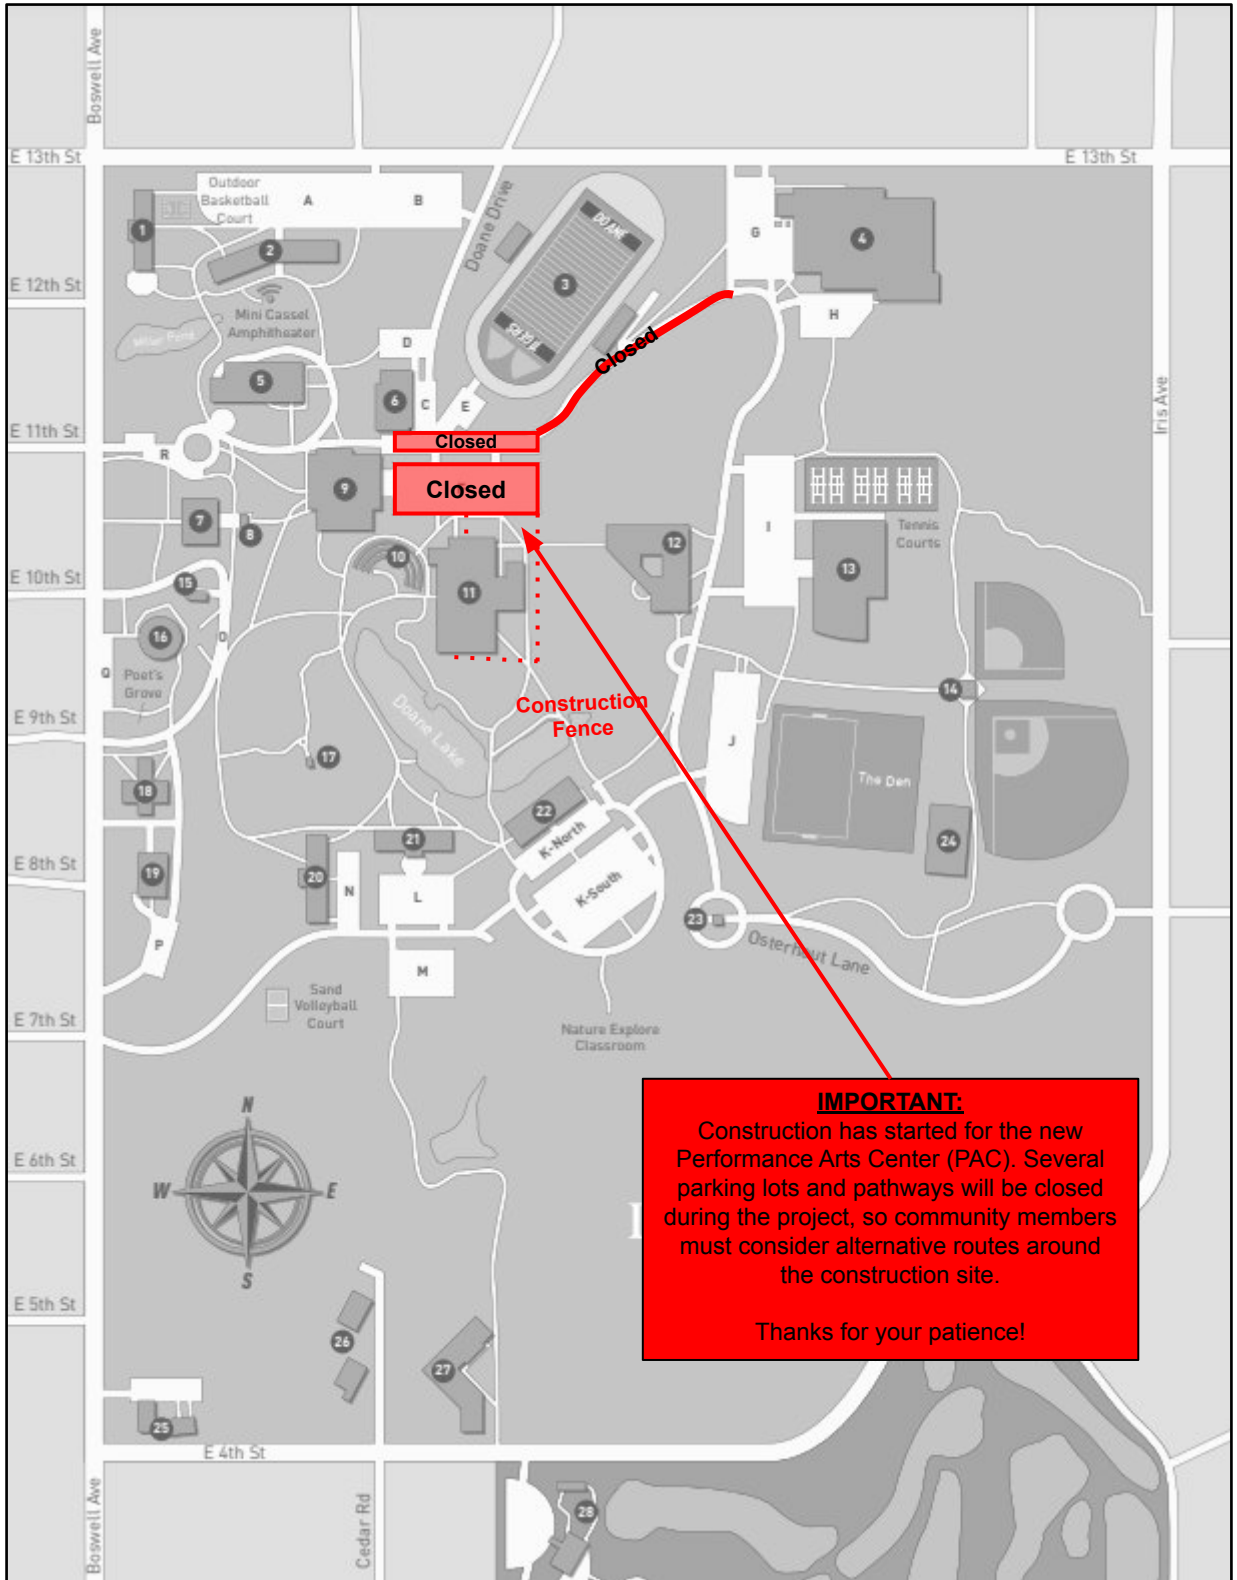

# Performing Arts Center (PAC) Project:

Faculty/Staff: M-F 7 am – 4 pm

Business Hours

Open for Faculty/Staff Students and Guests

Faculty/Staff Only Parking (Business Hours)

**IMPORTANT:** Unregistered vehicles in Faculty/Staff Only parking are subject to towing.

**FYI:** The city of Crete does have parking spaces surrounding the campus

As of July 9, 2025

# Performing Arts Center (PAC) Project: Construction Area & Closures

As of July 9, 2025

# Performing Arts Center (PAC) Project: Walking Pathways

As of July 9, 2025