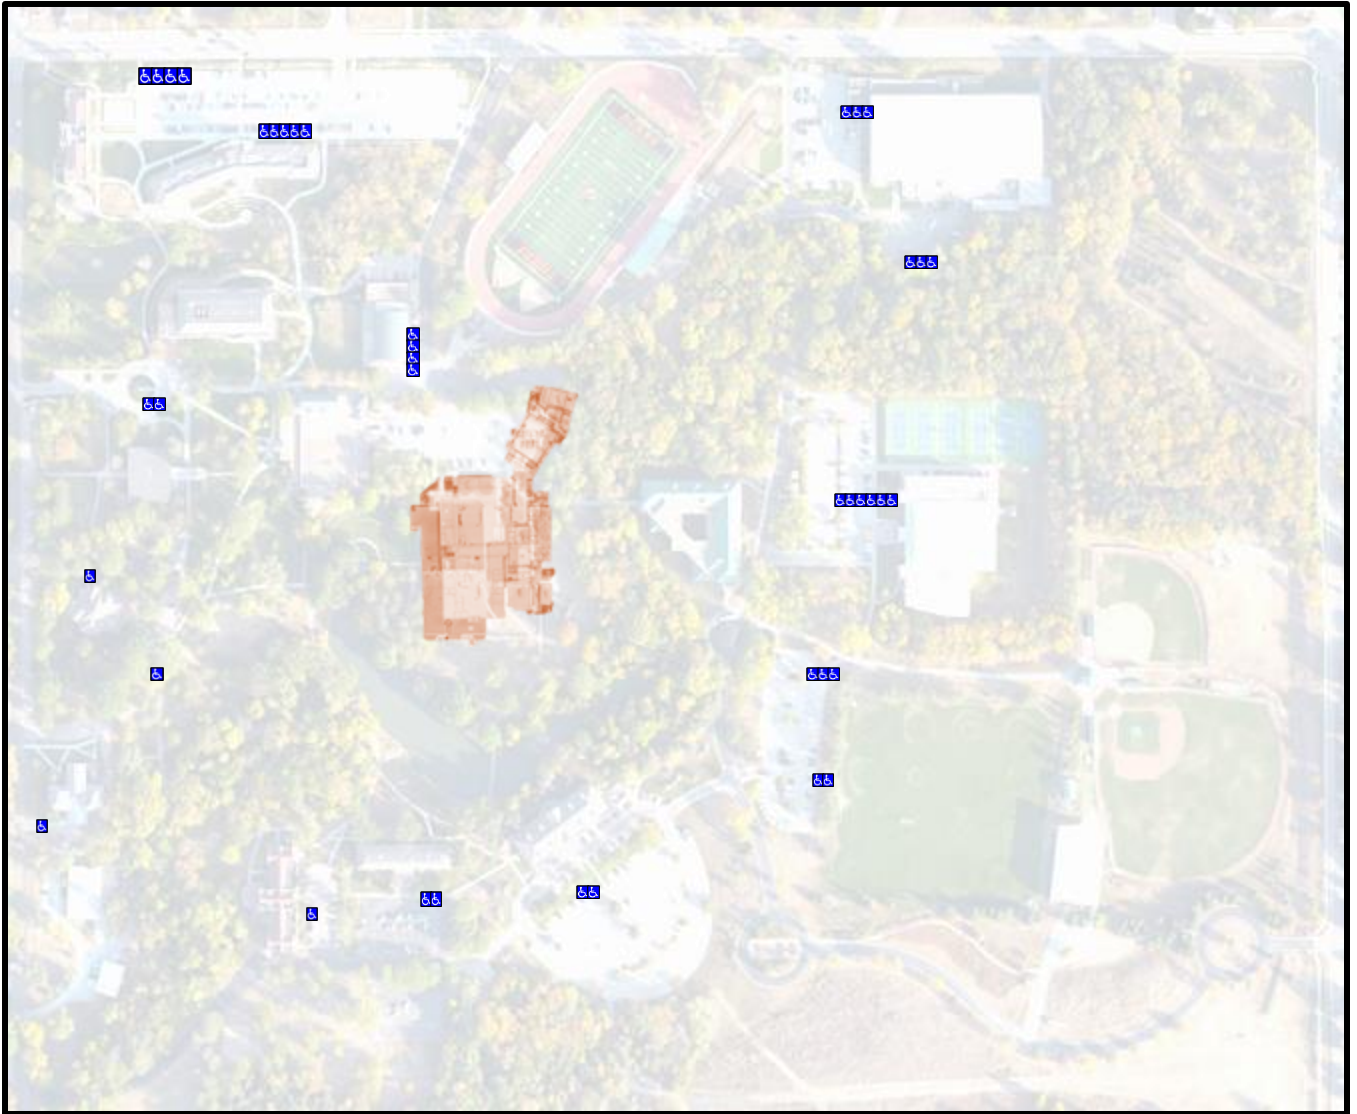

# Handicapped Parking

= Handicapped Space

## Capability:

- 43 Handicapped (HC) Spaces Across Campus Today
- - 4 HC once the PAC Project Begins
- 39 HC Available During Project