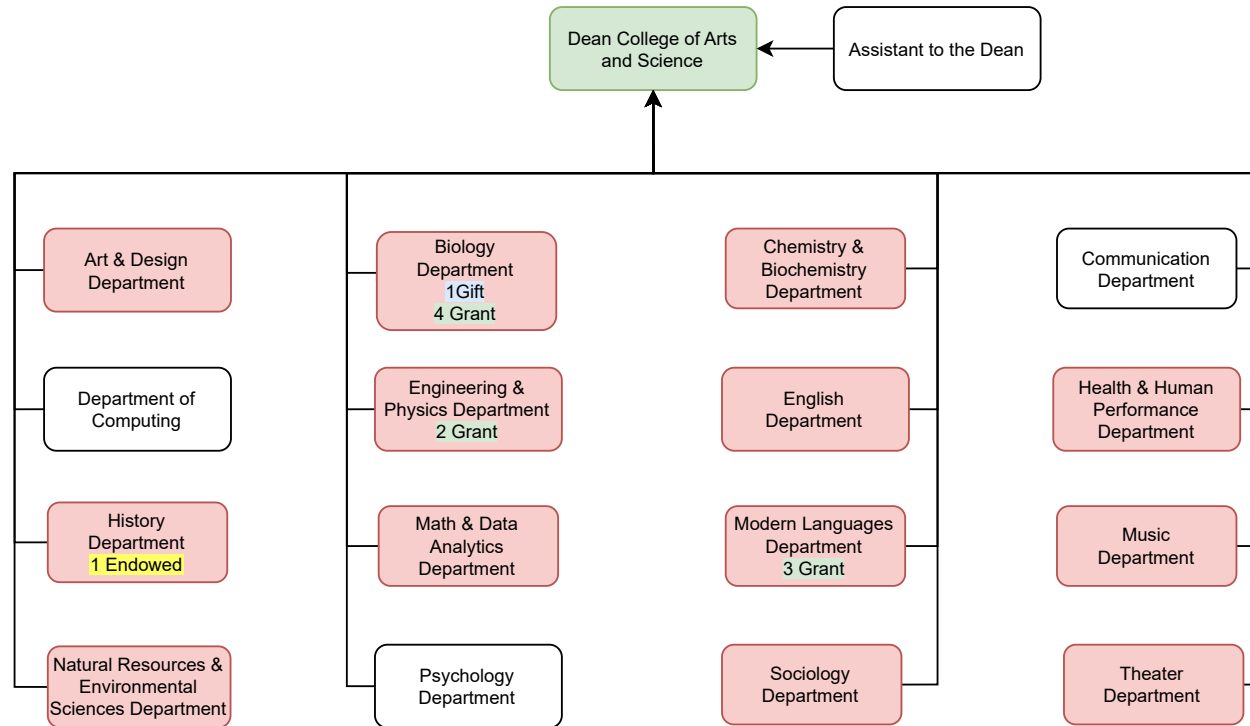

Doane University Organizational Chart

Division of Academic Affairs - College of Arts and Sciences*