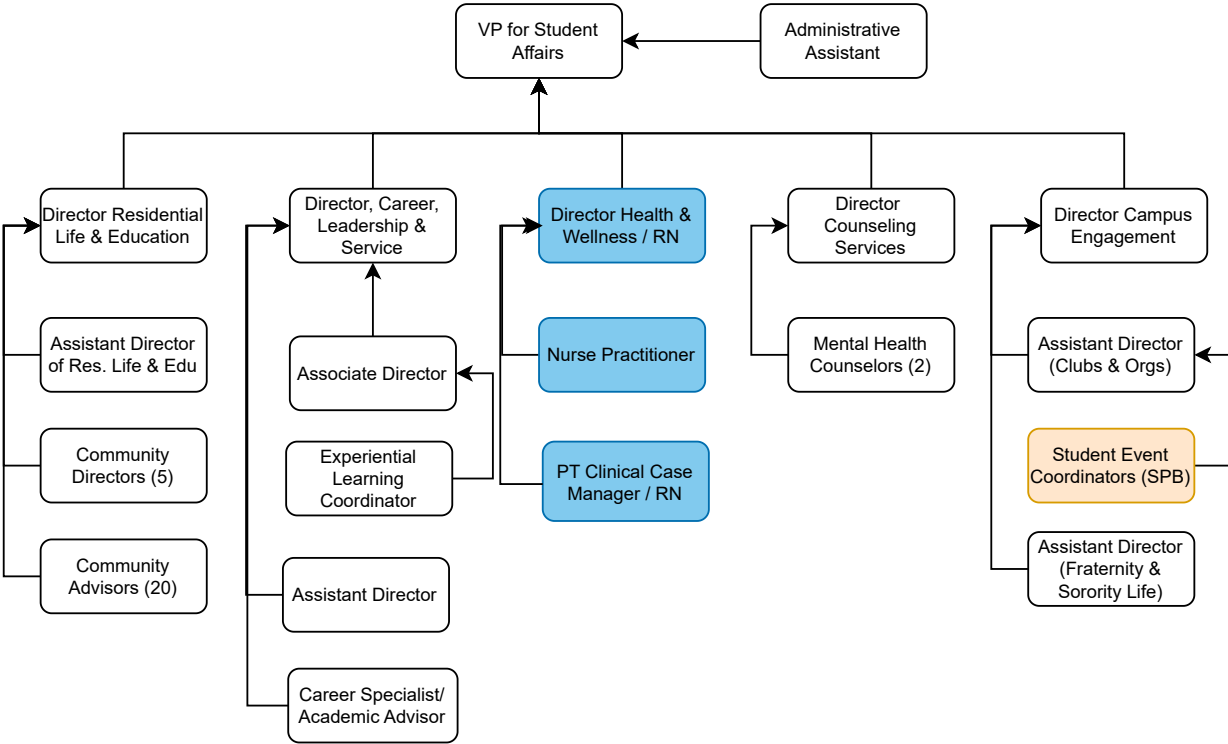

* COE has 3 departments, each chaired by a compensated Department Chair. A Department may house more than one program (understood as a degree-granting curricular sequence).

Doane University Organizational Chart

Doane University Organizational Chart

Division of Human Resources

LEGEND

Compliance

Grant

Endowed

Gift

Stipend

Doane University Organizational Chart

Division of Student Affairs

LEGEND

- Compliance
- Grant
- Endowed
- Gift
- Stipend

Funded Position

Doane University Organizational Chart

Division of Diversity, Equity, and Inclusion / Government Relations