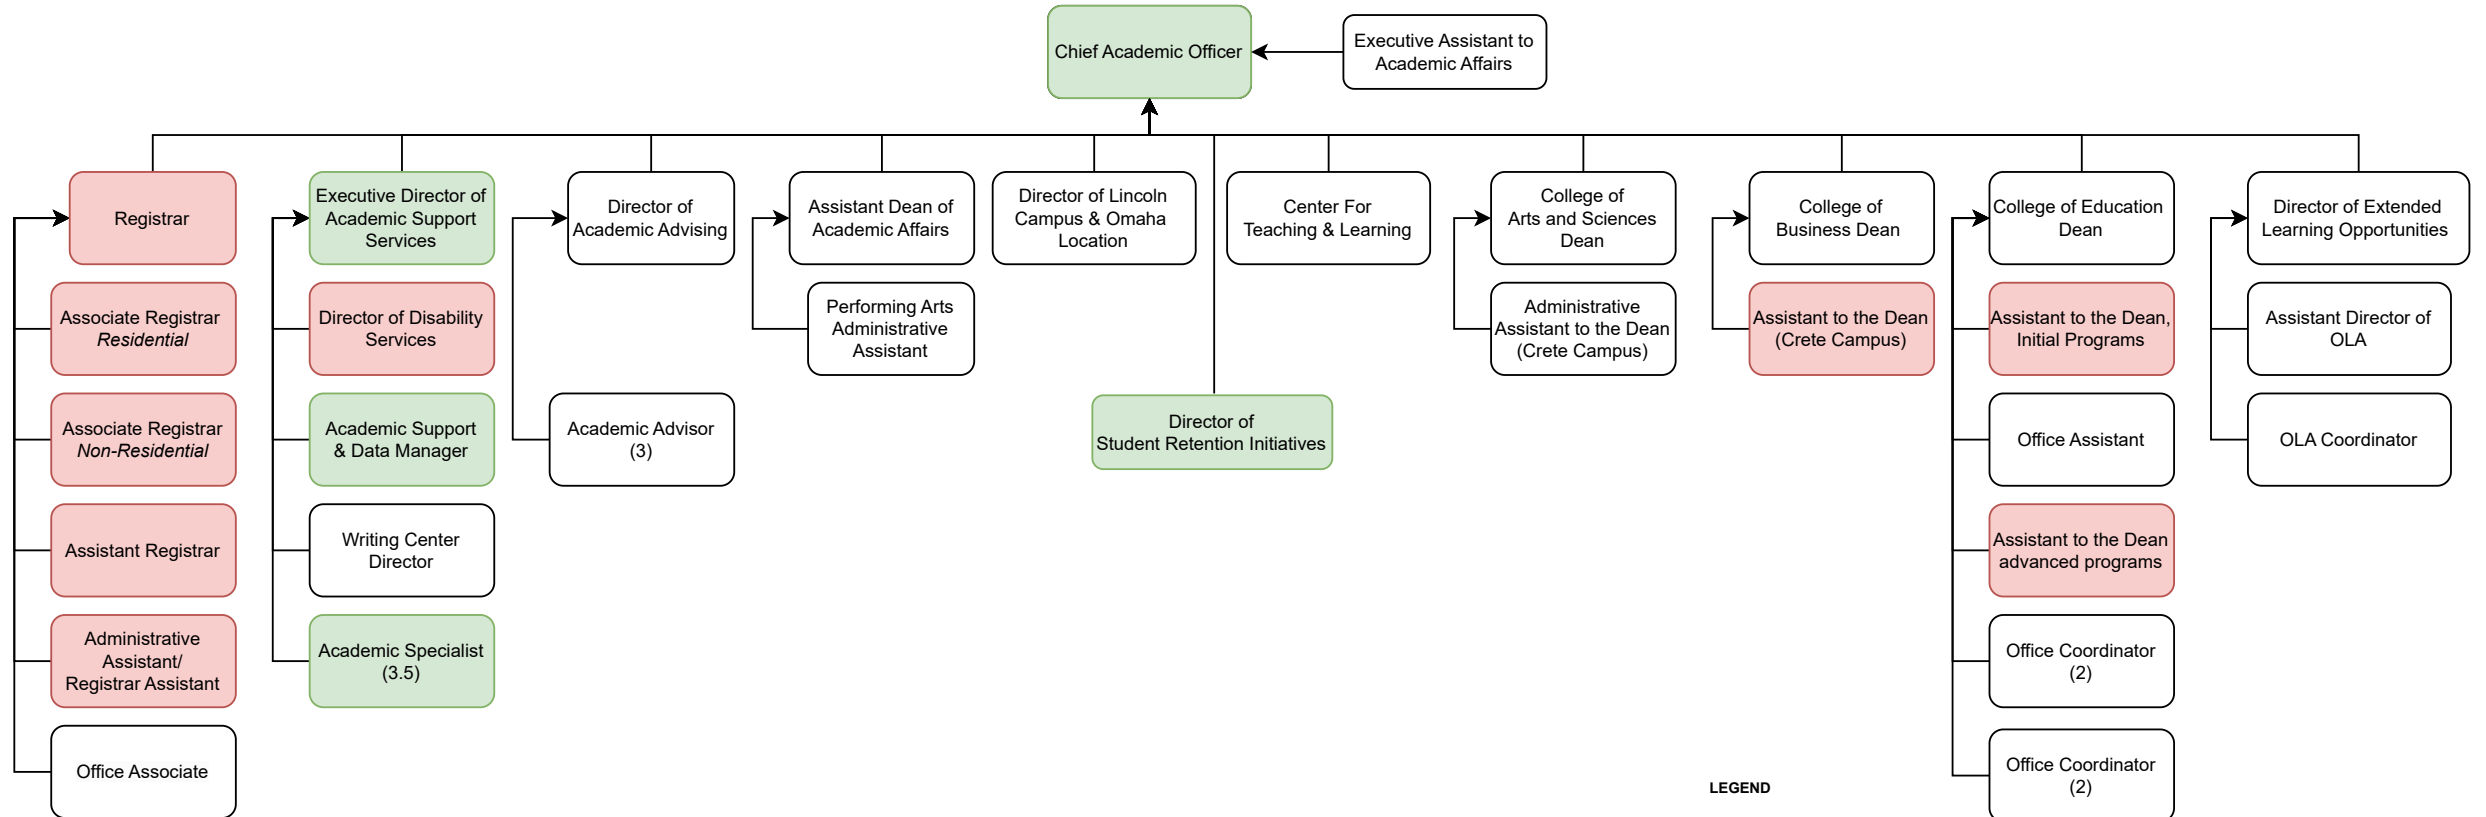

Doane University Organizational Chart

Division of Academic Affairs

LEGEND

Compliance

Grant

Endowed

Gift

Stipend