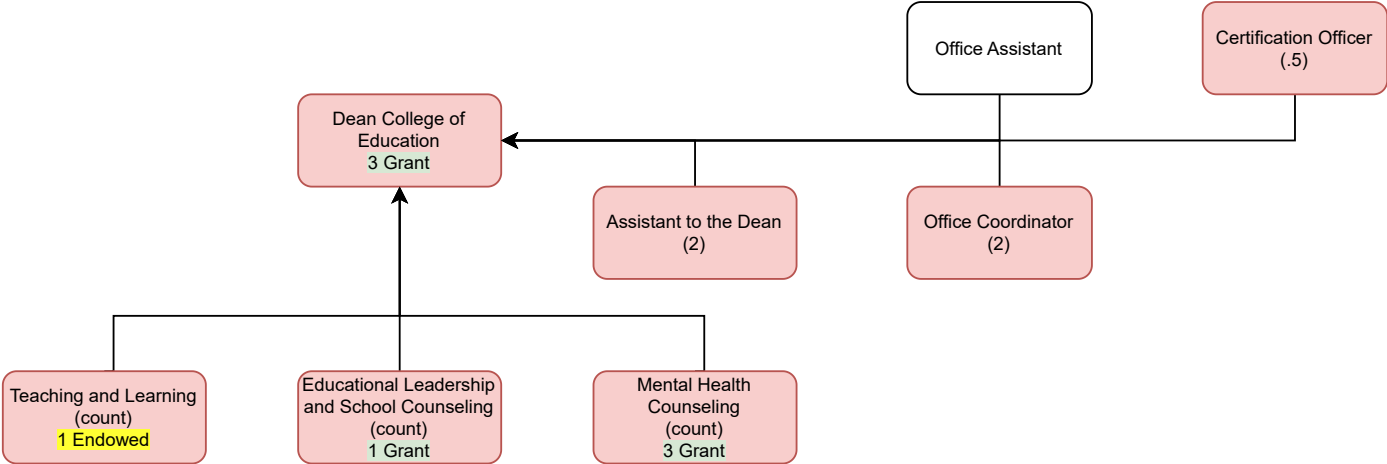

Doane University Organizational Chart

Division of Academic Affairs - College of Business*

LEGEND

- Compliance
- Grant
- Endowed
- Gift
- Stipend

* COB has 7 departments, each chaired by a compensated Department Chair. A Department may house more than one program (understood as a degree-granting curricular sequence).

Doane University Organizational Chart

Division of Academic Affairs - College of Education*

LEGEND

Compliance

Grant

Endowed

Gift

Stipend

* COE has 3 departments, each chaired by a compensated Department Chair. A Department may house more than one program (understood as a degree-granting curricular sequence).

Doane University Organizational Chart