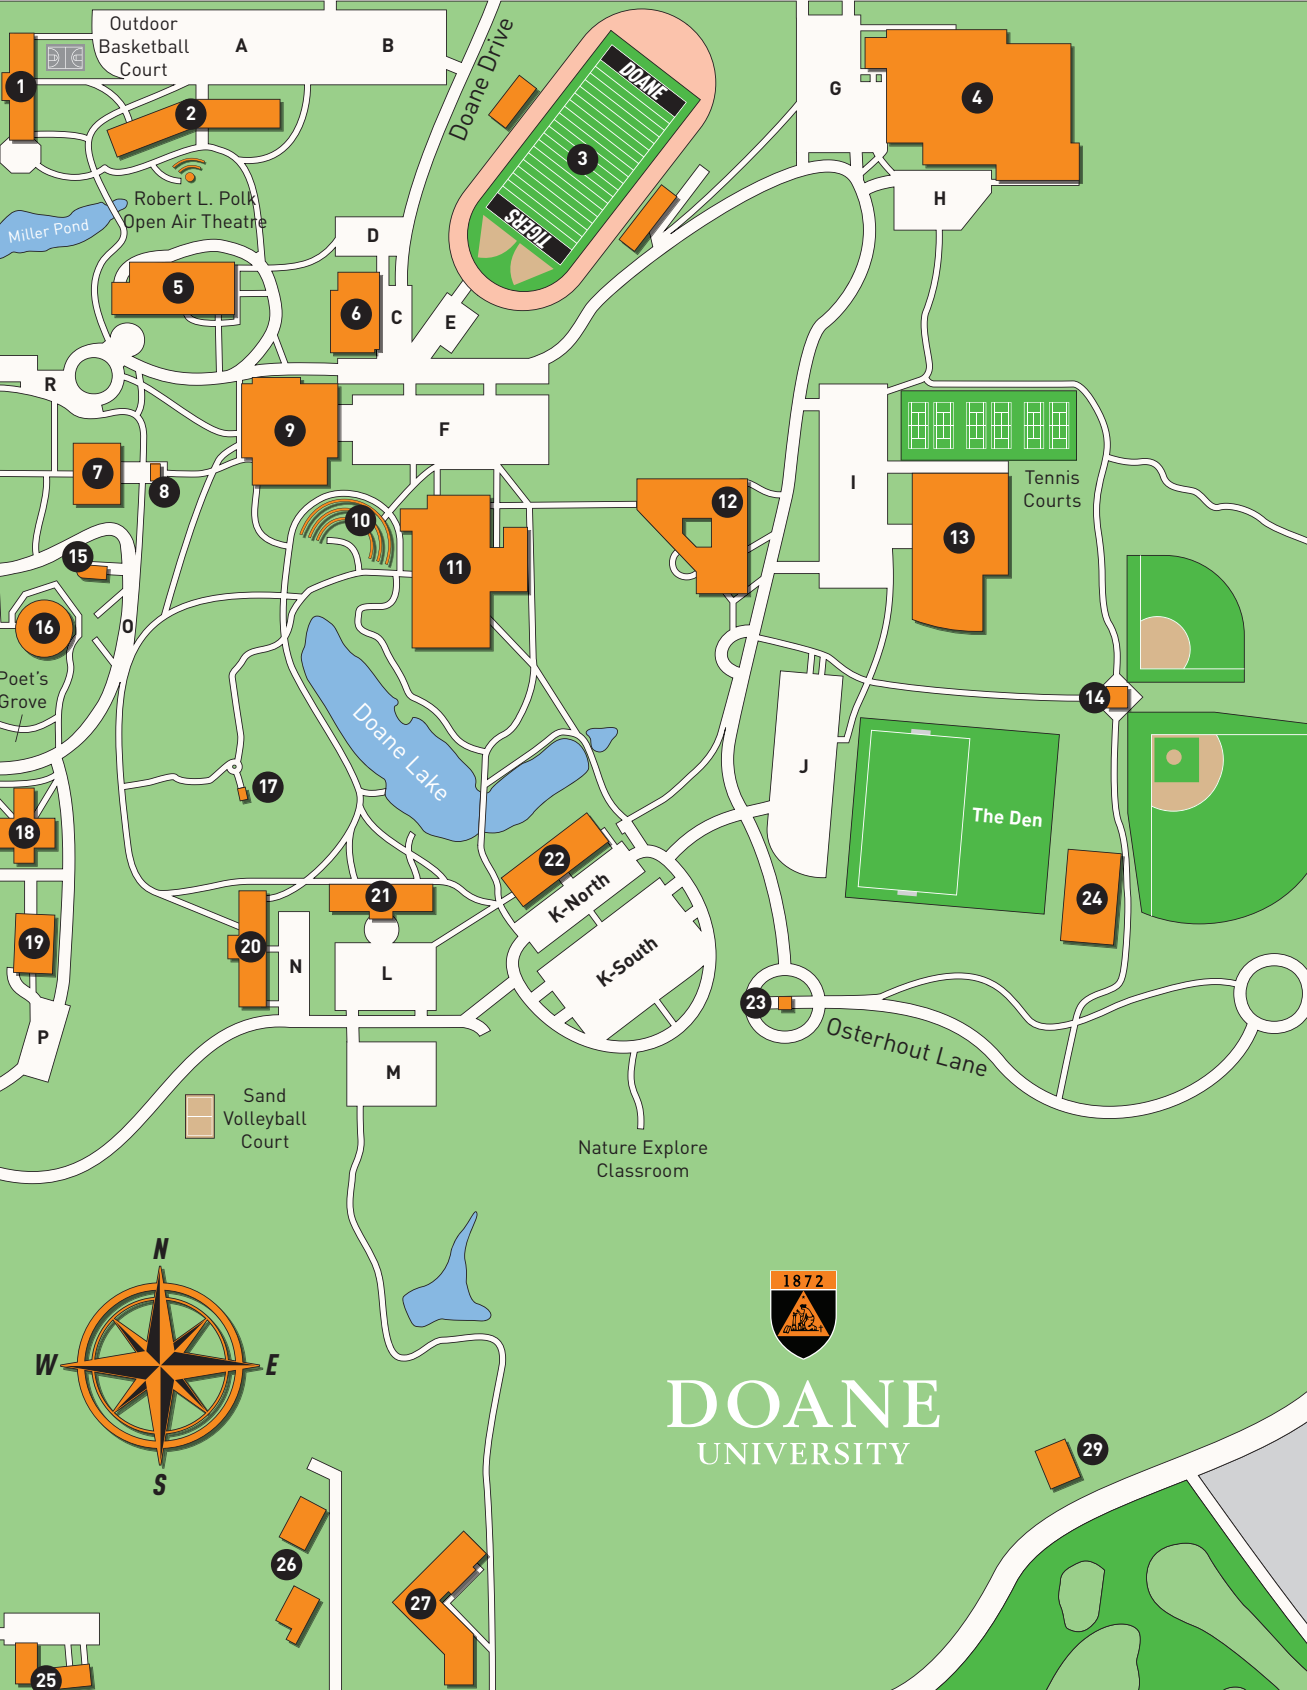

Boswell Ave

E 13th St

E 13th St

E 12th St

E 11th St

E 10th St

E 9th St

E 8th St

E 7th St

E 6th St

E 5th St

E 4th St

Boswell Ave

Cedar Rd

Iris Ave

DOANE UNIVERSITY

1. Smith Hall
2. C. Donald Brodie Hall  
*\* Robert L. Polk Open Air Theatre*
3. Memorial Stadium  
*\* Al Papik Field and Lauritsen Track*
4. Fuhrer Field House  
*\* Fred Beile Arena*
5. Chab Weyers Education and  
Hixson Lied Art Building  
*\* Farley Korff Welcome Center*  
*\* Admission Office*
6. Butler Gymnasium
7. Padour Walker  
Administration Building
8. Merrill Tower
9. Perry Memorial Campus Center  
*\* Lakeside Coffee House*  
*\* Tiger Inn*  
*\* Bookstore*  
*\* Dining Hall*
10. Cassel Open Air Theatre
11. Communications Building  
*\* Perkins Library*  
*\* Heckman Auditorium*  
*\* Safety Office*  
*\* Rall Art Gallery*
12. Lied Science and  
Mathematics Building
13. George and Sally Haddix  
Athletic and Recreation Center
14. Softball and Baseball Complex
15. Boswell Observatory
16. Whitcomb Lee Conservatory  
*\* Bastian Plaza*
17. Dean Memorial Pergola  
and Khouri Garden and  
Outdoor Classroom
18. Gaylord Hall
19. Martin Maintenance Building
20. Frees Hall
21. Sheldon Hall
22. Hansen Leadership Hall
23. Navy Memorial Plaza
24. Indoor Baseball Hitting Facility
25. Faculty & Fairchild
26. Doane Duplexes
27. Doane Village
28. College Heights Golf Course
29. Presidential Residence and  
Event Venue

**A-R Parking Lots**